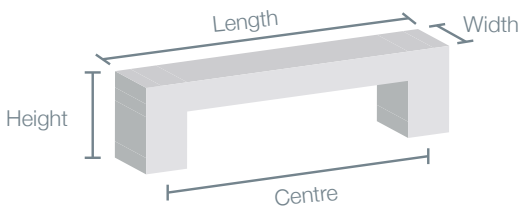

TEZKA Push Panel

Centre (mm)	Length (mm)	Height (mm)	Width (mm)
30	35	75	5

BN MB TG CH

Order Guide

All handles and knobs are supplied with a set of screws to suit. When ordering handles or knobs please use the following code string.

	Handle Code	Centre Size	Finish
Example	1037	128mm	BN

Guide To Handle Dimensions

Length: Overall length of the handle (mm)
 Centre: Screw hole to screw hole (mm)
 Height: Height/projection of handle (mm)
 Width: Width of handle face (mm)