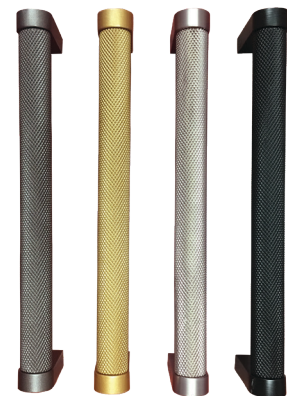

VELIK SQUARE HANDLE

| Item number | Centre Length | Length | Height | Width | Finish |
|----------------|---------------|--------|---|-------|---------------------|
| SO-454-160-MB | 160mm | 168mm | 40mm | 16mm | Matt Black |
| SO-454-320-MB | 320mm | 326mm | 40mm | 16mm | Matt Black |
| SO-454-160-MBN | 160mm | 168mm | 40mm | 16mm | Matt Brushed Nickel |
| SO-454-320-MBN | 320mm | 326mm | 40mm | 16mm | Matt Brushed Nickel |
| SO-454-160-PA | 160mm | 168mm | 40mm | 16mm | Pearl Anthracite |
| SO-454-320-PA | 320mm | 326mm | 40mm | 16mm | Pearl Anthracite |
| SO-454-160-PG | 160mm | 168mm | 40mm | 16mm | Pearl Gold |
| SO-454-320-PG | 320mm | 326mm | 40mm </td <td>16mm</td> <td>Pearl Gold</td> | 16mm | Pearl Gold |