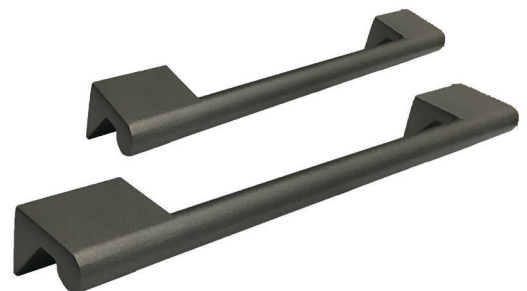

CISTA SQUARE HANDLE

Item number	Centre Length	Length	Height	Width	Finish
SO-432-64-PA	64mm	120mm	32mm	23mm	Pearl Anthracite
SO-432-160-PA	160mm	210mm	32mm	23mm	Pearl Anthracite
SO-432-320-PA	320mm	355mm	32mm	23mm	Pearl Anthracite