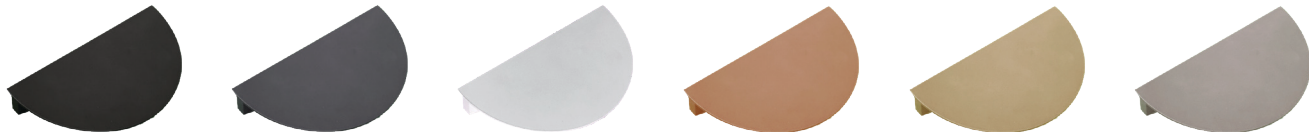

SQUARE HANDLE 454T

Item number	Centre Length	Length	Height	Width	Finish
SO-454T-K-MB	K	40mm	37mm	14mm	Matt Black
SO-454T-K-PA	K	40mm	37mm	14mm	Pearl Anthracite
SO-454T-K-PG	K	40mm	37mm	14mm	Pearl Gold
SO-454T-K-MBN	K	40mm	37mm	14mm	Matt Brushed Nickel

KNOB 7301

Item number	Centre Length	Length	Height	Width	Finish
SO-7301-64-MB	64mm	100mm	20mm	48mm	Matt Black
SO-7301-64-BA	64mm	100mm	20mm	48mm	Brushed Anthracite
SO-7301-64-MW	64mm	100mm	20mm	48mm	Matt White
SO-7301-64-BC	64mm	100mm	20mm	48mm	Brushed Copper
SO-7301-64-SB	64mm	100mm	20mm	48mm	Satin Brass
SO-7301-64-BN	64mm	100mm	20mm	48mm	Brushed Nickel