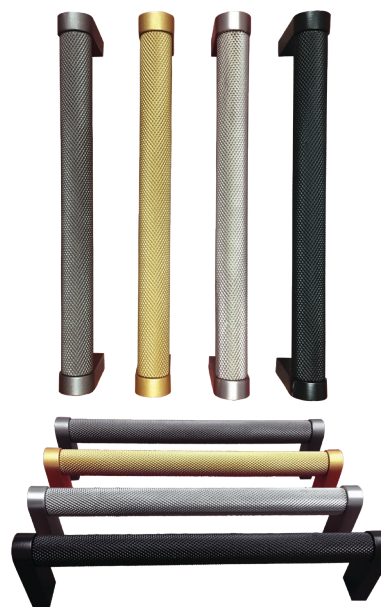

The *Aura* range represents a premium offering specifically sourced and produced for the Australian and New Zealand markets.

**SQUARE HANDLE 454**

Item number	Centre Length	Length	Height	Width	Finish
SO-454-160-MB	160mm	168mm	40mm	16mm	Matt Black
SO-454-320-MB	320mm	326mm	40mm	16mm	Matt Black
SO-454-160-MBN	160mm	168mm	40mm	16mm	Matt Brushed Nickel
SO-454-320-MBN	320mm	326mm	40mm	16mm	Matt Brushed Nickel
SO-454-160-PA	160mm	168mm	40mm	16mm	Pearl Anthracite
SO-454-320-PA	320mm	326mm	40mm <td 16mm	Pearl Anthracite	
SO-454-160-PG	160mm	168mm	40mm	16mm	Pearl Gold
SO-454-320-PG	320mm	326mm	40mm	16mm	Pearl Gold