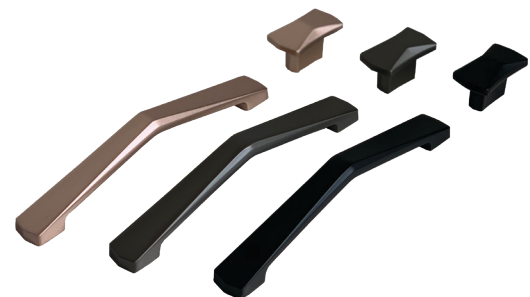

SQUARE HANDLE 663

Item number	Centre Length	Length	Height	Width	Finish
SO-663-16-MB	16mm	42mm	26mm	20mm	Matt Black
SO-663-128-MB	128mm	157mm	37mm	18mm	Matt Black
SO-663-16-TG	16mm	42mm	26mm	20mm	Titanium Grey
SO-663-128-TG	128mm	157mm	37mm	18mm	Titanium Grey
SO-663-16-CG	16mm	42mm	26mm	20mm	Champagne Gold
SO-663-128-CG	128mm	157mm	37mm	18mm	Champagne Gold