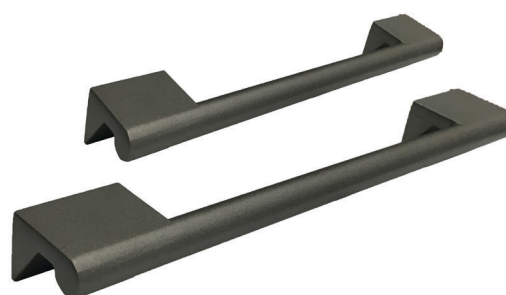

The *Aura* range represents a premium offering specifically sourced and produced for the Australian and New Zealand markets.

**SQUARE HANDLE 454**

Item number	Centre Length	Length	Height	Width	Finish
SO-454-160-MB	160mm	168mm	40mm	16mm	Matt Black
SO-454-320-MB	320mm	326mm	40mm	16mm	Matt Black
SO-454-160-MBN	160mm	168mm	40mm	16mm	Matt Brushed Nickel
SO-454-320-MBN	320mm	326mm	40mm	16mm	Matt Brushed Nickel
SO-454-160-PA	160mm	168mm	40mm	16mm	Pearl Anthracite
SO-454-320-PA	320mm	326mm	40mm <td 16mm	Pearl Anthracite	
SO-454-160-PG	160mm	168mm	40mm	16mm	Pearl Gold
SO-454-320-PG	320mm	326mm	40mm	16mm	Pearl Gold

**SQUARE HANDLE 432**

Item number	Centre Length	Length	Height	Width	Finish
SO-432-64-PA	64mm	120mm	32mm	23mm	Pearl Anthracite
SO-432-160-PA	160mm	210mm	32mm	23mm	Pearl Anthracite
SO-432-320-PA	320mm	355mm	32mm	23mm	Pearl Anthracite

**SQUARE HANDLE 422**

Item number	Centre Length	Length	Height	Width	Finish
SO-422-64-MB	64mm	76mm	30mm	18mm	Matt Black
SO-422-160-MB	160mm	173mm	30mm	18mm	Matt Black
SO-422-320-MB	320mm	333mm	30mm	18mm	Matt Black
SO-422-64-TG	64mm	76mm	30mm	18mm	Titanium Grey
SO-422-160-TG	160mm	173mm	30mm	18mm	Titanium Grey
SO-422-320-TG	320mm	333mm	30mm	18mm	Titanium Grey
SO-422-64-BN	64mm	76mm	30mm	18mm	Brushed Nickel
SO-422-160-BN	160mm	173mm	30mm	18mm	Brushed Nickel
SO-422-320-BN	320mm	333mm	30mm	18mm	Brushed Nickel

**SQUARE HANDLE 7298**

Item number	Centre Length	Length	Height	Width	Finish
SO-7298-128-MB	128mm	144mm	37mm	16mm	Matt Black
SO-7298-160-MB	160mm	176mm	37mm	16mm	Matt Black
SO-7298-224-MB	224mm	240mm	37mm	18mm	Matt Black
SO-7298-320-MB	320mm	340mm	37mm	20mm	Matt Black
SO-7298-128-TG	128mm	144mm	37mm	16mm	Titanium Grey
SO-7298-160-TG	160mm	176mm	37mm	16mm	Titanium Grey
SO-7298-224-TG	224mm	240mm	37mm	18mm	Titanium Grey
SO-7298-320-TG	320mm	340mm	37mm	20mm	Titanium Grey