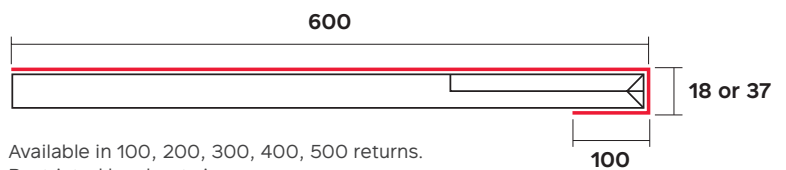

37mm fold back

18mm fold back

Available in 100, 200, 300, 400, 500 returns.
 Restricted by sheet size.

Fold backs are available in 18 or 37mm.

Wine rack tubes

Wine rack tubes, only available in stainless steel.