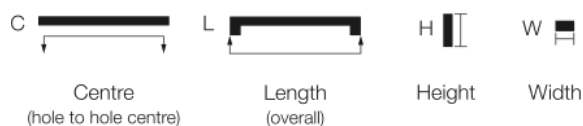

DIMENSIONS & TECHNICAL DRAWINGS

HANDLE FINISHES

Note: Finish colours are indicative only. Actual handle finish colour may vary.

BN		Brushed Nickel
MB		Matt Black
TG		Titanium Grey

Square Handle

DETAILS & ORDERING INFORMATION

Series: 4062
Material: N/A
Finish: Various - see table

INSTALLATION

Use HandleFast Trusshead located on page 4.11 of the 2nd Edition Technical Catalogue.

See reverse for additional ordering information & contact details.