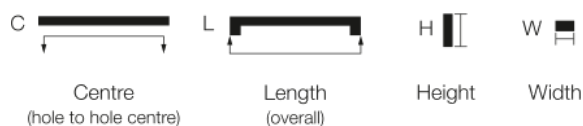

DIMENSIONS & TECHNICAL DRAWINGS

HANDLE FINISHES

Note: Finish colours are indicative only. Actual handle finish colour may vary.

FS

Foggy Silver

Knobs

DETAILS & ORDERING INFORMATION

Series: 3590

Material: Aluminium

Finish: Foggy Silver

INSTALLATION

Use HandleFast Trusshead located on page 4.11 of the 2nd Edition Technical Catalogue.

See reverse for additional ordering information & contact details.