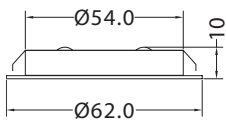

Note: Can be wall-mounted or used as a hand held device. Batteries not included.

	Item Number
Panel	612.8S07.100.003
Controller Box	612.8S07.101.003

Imperia Downlights

Hole Cut Out Size

- Cool White, Warm White or Daylight White
- Finishes - Matt Black, Foggy Silver and Satin Nickel
- Plug & Play installation
- Lamp voltage - 24V
- Lamp wattage - 3W
- Can be used in conjunction with sensors & dimmer control
- Has a 2m lead