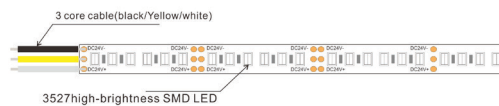

Section

Warm White

Cool White

DIY

All DIY components are supplied separately and are recommended for strip light only options (no profile). Available in a 5 meter roll & includes a tail soldered on each end.

Item Number

DIY-3527-WW/CW

Description

5m roll of 3527-WW/CW

MTM-3527-WW/CW

Cut to size 3527-WW/CW

Note: Travels from approx. 3000k to approx. 6000k
Compatible with Tuneable Colour Temperature Remote Panel →
See page 4.

To order MB Profiles, please add '-MB' to the end of MTM codes.

For further information on ordering → See page 1.

Diode Size	3.5mm x 2.7mm
Diodes (per/m)	120
Voltage	24V DC
Energy (watts)	19.2 per/m
Width	10mm
Projection	3mm
Viewing Angle	120°
Dimmable	Yes
Colour Temperature Changeable	Yes
Lumens (per/m)	840 + 960
Transformer 24V	Max. 4.5m
Cuttible Increments	Every 50mm
IP Rating	IP 20