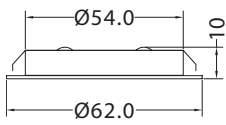

Imperia Downlights

Hole Cut Out Size

- Cool White, Warm White or Daylight White
- Finishes - Matt Black, Foggy Silver and Satin Nickel
- Plug & Play installation
- Lamp voltage - 24V
- Lamp wattage - 3W
- Can be used in conjunction with sensors & dimmer control
- Has a 2m lead