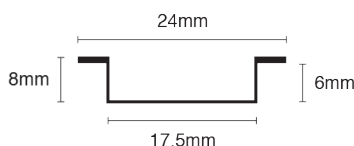

DIY

Do It Yourself (DIY)

Choose your required LED components. All DIY components are supplied separately.

Matt Black Corner Profile

Length	Height	Width
2m	18mm	18mm

Note: Please refer to page 1 for coding matrix.

Matt Black Slimline Profile

- Recess depth: 6mm
- Recess width: 17.5mm

Length	Height	Width
2m	8mm	24mm

Note: Please refer to page 1 for coding matrix.

Matt Black Micro Profile

Length	Height	Width
2m	8mm	17.5mm