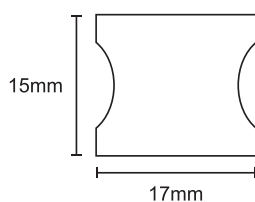

DIY

Do It Yourself (DIY)

Choose your required LED components. All DIY components are supplied separately.

Matt Black Corner Profile

Length	Height	Width
2m	18mm	18mm

Note: Please refer to page 1 for coding matrix.

Matt Black Slimline Profile

- Recess depth: 6mm
- Recess width: 17.5mm

Length	Height	Width
2m	8mm	24mm

Note: Please refer to page 1 for coding matrix.

Matt Black Micro Profile

Length	Height	Width
2m	8mm	17.5mm

Note: Please refer to page 1 for coding matrix.

Matt Black Square Fusion Profile

Length	Height	Width
2m	15mm	17mm

Note: Please refer to page 1 for coding matrix.

Tuneable Strip Lights

- Plug & Play installation
- Adjust colour temperature to suit different rooms and moods
- One product for a variety of applications