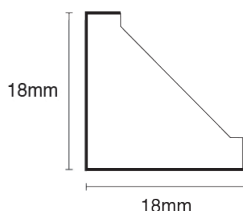

LED Profile Options

MTM

Made to Measure (MTM)

All Made to Measure orders are fabricated by us to your measurements. The profile includes diffuser, end caps, mounting clips (if applicable) & LED Strip Light option.

DIY

Do It Yourself (DIY)

Choose your required LED components. All DIY components are supplied separately.

Matt Black Corner Profile

Length	Height	Width
2m	18mm	18mm

Note: Please refer to page 1 for coding matrix.

Matt Black Slimline Profile

- Recess depth: 6mm
- Recess width: 17.5mm

Length	Height	Width
2m	8mm	24mm

Note: Please refer to page 1 for coding matrix.

Matt Black Micro Profile

Length	Height	Width
2m	8mm	17.5mm