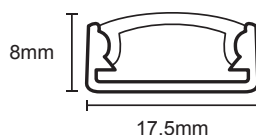

DIY

Do It Yourself (DIY)

Choose your required LED components. All DIY components are supplied separately.

Matt Black Corner Profile

Length	Height	Width
2m	18mm	18mm

Note: Please refer to page 1 for coding matrix.

Matt Black Slimline Profile

- Recess depth: 6mm
- Recess width: 17.5mm

Length	Height	Width
2m	8mm	24mm

Note: Please refer to page 1 for coding matrix.

Matt Black Micro Profile

Length	Height	Width
2m	8mm	17.5mm

Note: Please refer to page 1 for coding matrix.

Matt Black Square Fusion Profile

Length	Height	Width
2m	15mm	17mm

Note: Please refer to page 1 for coding matrix.

Tuneable Strip Lights

- Plug & Play installation
- Adjust colour temperature to suit different rooms and moods
- One product for a variety of applications