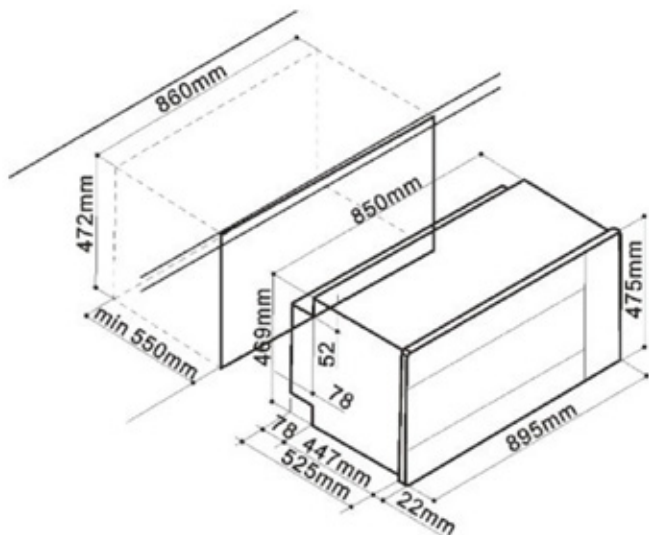

Technical Data Sheet

90cm Multi-Function Oven

604.8A41.404.005 1099

Titus
Tekform

INALTO

DIMENSIONS & TECHNICAL DRAWINGS

FEATURES

- 82L capacity
- Stainless steel & black optical glass finish
- Touch control, programmable timer
- Cavity cooling system
- Matt black, brushed steel handle

PRODUCT DIMENSIONS

Packaged (W D H mm): 955 x 650 x 530mm
Physical (W D H mm): 895 x 547 x 475mm
Weight: 43.3kg

REQUIREMENTS

Rated voltage: 200-240V, 50Hz
Power rating: 3400(240V) - 2800W(220V)

WARRANTY

24 months