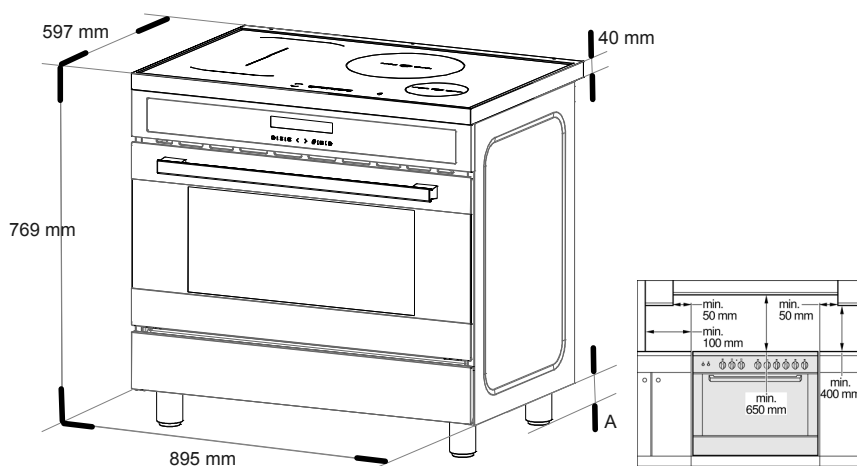

Technical Data Sheet

90cm Freestanding Induction Cooker

604.8A41.302.001 RU9EIB

Titus
Tekform

INALTO?

DIMENSIONS & TECHNICAL DRAWINGS

FEATURES

- 112L oven capacity
- 4 zone induction cooktop including extender zone
- Touch controls
- Multi-function oven with twin fans for quick pre-heat
- Cavity cooling system
- Stainless steel finish
- LED programmable timer
- Adjustable feet
- Thermostatically controlled grill

CLEANING

Easy to remove door with quick release hinges
Easy to clean enameling oven interior
Quick release, heavy duty chrome side racks
Built in catalytic liners

PRODUCT DIMENSIONS

Physical (W D H mm): 895 x 597 x 864-929mm
Weight (gross / net): 104kg / 82kg