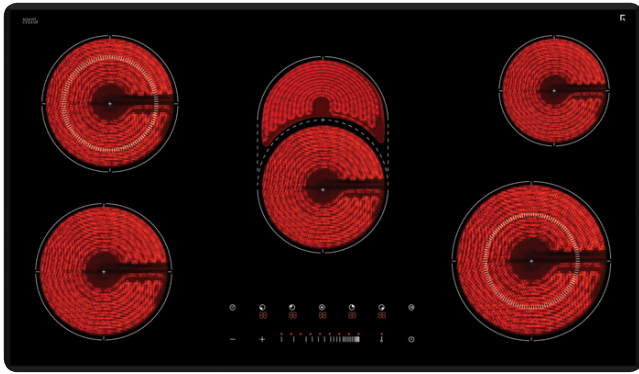

Technical Data Sheet

90cm Ceramic Touch Cooktop

604.8A43.018.004 IE92T

Titus
Tekform

INALT?

DIMENSIONS & TECHNICAL DRAWINGS

FEATURES

- 5 radiant zones
- Touch controls with slider functionality
- Frameless glass design with beveled edges
- Radiant heating elements
- Timer functionality to each zone

Details & Ordering Information

BURNER OUTPUTS

Front left: 1.8kW radiant zone
Front right: 1.0/2.1kW radiant zone (extendable)
Centre: 1.4/2.2kW radiant zone (extendable)
Rear left: 0.7/1.7kW zone (extendable)
Rear right: 1.2kW zone

SAFETY

Residual heat indicator lights
Child lock function

ACCESSORIES

Sealing strip (already attached to cooktop underside)

CLEANING

Durable European-made Schott Ceran glass
Single piece of glass

PRODUCT DIMENSIONS