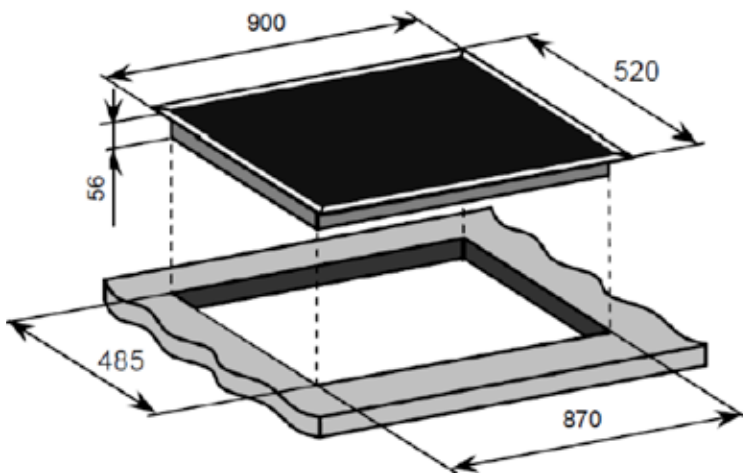

Technical Data Sheet

90cm Ceramic Touch Cooktop

604.8A43.018.004 IE92T

Titus
Tekform

INALT?

DIMENSIONS & TECHNICAL DRAWINGS

FEATURES

- 5 radiant zones
- Touch controls with slider functionality
- Frameless glass design with beveled edges
- Radiant heating elements
- Timer functionality to each zone

Details & Ordering Information

BURNER OUTPUTS

Front left: 1.8kW radiant zone
Front right: 1.0/2.1kW radiant zone (extendable)
Centre: 1.4/2.2kW radiant zone (extendable)
Rear left: 0.7/1.7kW zone (extendable)
Rear right: 1.2kW zone

SAFETY

Residual heat indicator lights
Child lock function

ACCESSORIES

Sealing strip (already attached to cooktop underside)

CLEANING

Durable European-made Schott Ceran glass
Single piece of glass

PRODUCT DIMENSIONS