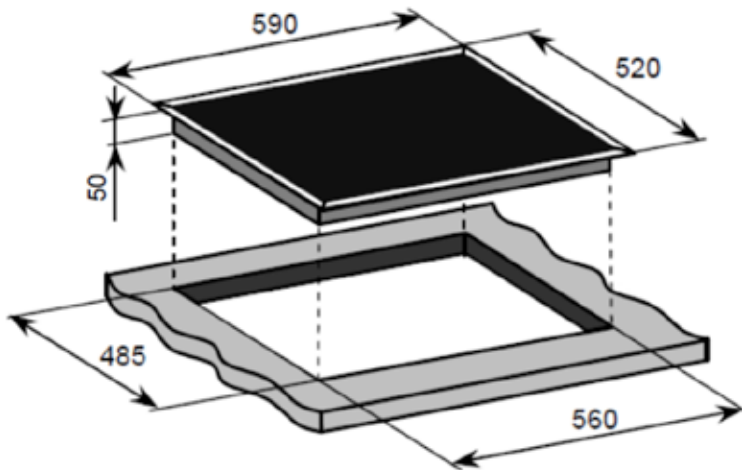

### DIMENSIONS & TECHNICAL DRAWINGS

#### PRODUCT DIMENSIONS

Packaged (W D H mm): 800 x 575 x 125mm  
Physical (W D H mm): 700 x 520 x 50mm  
Weight: 9.8kg