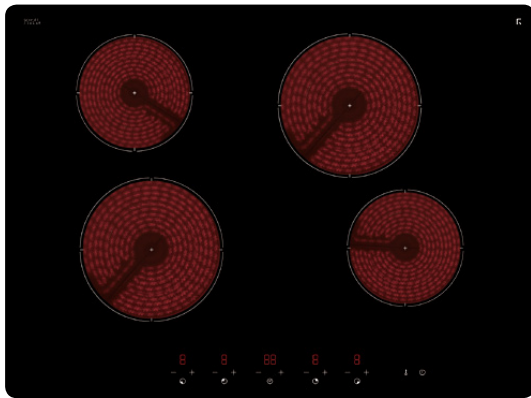

## 70cm Ceramic Touch Cooktop

604.8A43.018.003 IE70T

Titus  
Tekform

INALTQ