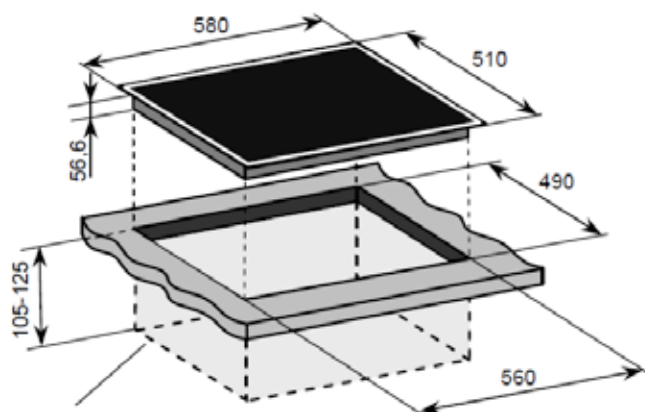

Technical Data Sheet

60cm Induction Cooktop

604.8A43.016.001 II64T

Titus
Tekform

INALT?

DIMENSIONS & TECHNICAL DRAWINGS

Total height including
minimum ventilation
requirement

FEATURES

- 4 induction cooking zones
- 2 extendable zones
- Touch control operation
- German made EGO induction modules
- Timer function for each zone
- Frameless, beveled edge glass

Details & Ordering Information

BURNER OUTPUTS

2 x 1.85/2.10kW induction zones (extendable)
2 x 1.40kW induction zones

SAFETY

Induction technology (not radiant)
Child lock function

ACCESSORIES

Sealing strip (already attached to cooktop underside)

CLEANING

Durable European-made Schott Ceran glass Single
piece of glass

PRODUCT DIMENSIONS

Packaged (W D H mm): 642 x 570 x
120mm Physical (W D H mm): 590 x 520 x
56mm Weight: 14kg

REQUIREMENTS

Rated voltage: 220-240V, 50/60 Hz Current
requirements: 40A