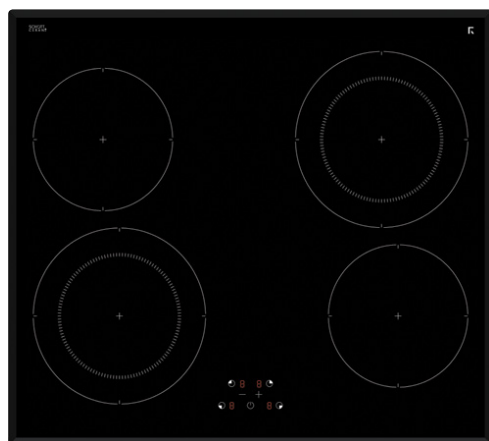

Technical Data Sheet

60cm Induction Cooktop

604.8A43.016.001 II64T

Titus
Tekform

INALT?

DIMENSIONS & TECHNICAL DRAWINGS

Total height including
minimum ventilation
requirement

FEATURES

- 4 induction cooking zones
- 2 extendable zones
- Touch control operation
- German made EGO induction modules
- Timer function for each zone
- Frameless, beveled edge glass

Details & Ordering Information

BURNER OUTPUTS

2 x 1.85/2.10kW induction zones (extendable)
2 x 1.40kW induction zones

SAFETY

Induction technology (not radiant)
Child lock function

ACCESSORIES

Sealing strip (already attached to cooktop underside)

CLEANING

Durable European-made Schott Ceran glass Single
piece of glass

PRODUCT DIMENSIONS

Packaged (W D H mm): 642 x 570 x
120mm Physical (W D H mm): 590 x 520 x
56mm Weight: 14kg

REQUIREMENTS

Rated voltage: 220-240V, 50/60 Hz Current
requirements: 40A