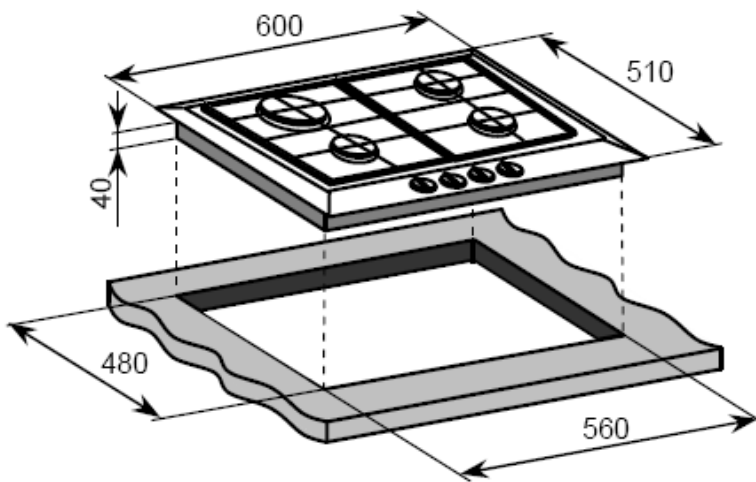

Technical Data Sheet

60cm Gas Cooktop with Wok

604.8A43.014.002 ICGW60S

Titus
Tekform

INALT?

DIMENSIONS & TECHNICAL DRAWINGS

FEATURES

- 4 burners
- Italian made Defendi burners
- 304 grade stainless steel
- Electronic under-knob ignition
- Cast iron trivets
- Metal control knobs

ACCESSORIES

Regulator
LPG conversion kit
LPG test point

CLEANING

Single press steel hob
Heavy duty 304 grade stainless steel
Removable control knobs

PRODUCT DIMENSIONS

Packaged (W D H mm): 645 x 543 x 136mm
Physical (W D H mm): 580 x 500 x 40mm
Weight: 12kg