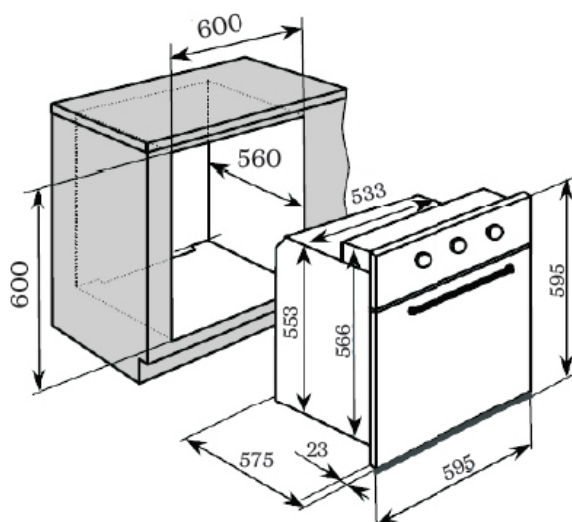

Technical Data Sheet

60cm Fan Forced Oven with Touch Timer

604.8A41.404.001 IO65

Titus
Tekform

INALTO

DIMENSIONS & TECHNICAL DRAWINGS

FEATURES

- 65L capacity
- Stainless steel & black optical glass finish
- 120 minute manual timer
- Cavity cooling system
- Matt black, brushed steel handle

SAFETY

Double glazed cool touch door

ACCESSORIES

Enameled baking tray

Chrome baking tray

Chrome shelf with safety lock

REQUIREMENTS

Current requirements: 21A

Supplied with 15 amp plug

CLEANING

Easy to remove inner door glass

Easy to remove door with quick release hinges

Oven interior features easy to clean enameling

Quick release, heavy duty chrome side racks

PRODUCT DIMENSIONS

Packaged (W D H mm): 620 x 620 x 580mm

Physical (W D H mm): 595 x 575 x 595mm

Weight: 42kg

WARRANTY

24 months