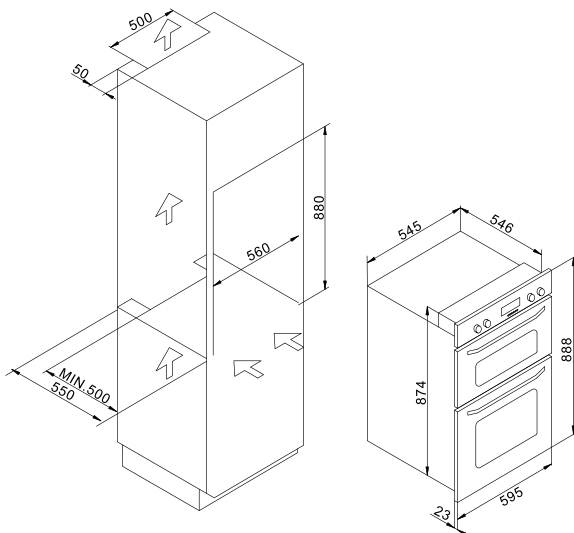

### DIMENSIONS & TECHNICAL DRAWINGS

### FEATURES

- Combined 12 functions
- Push pull control knobs
- 60L main cavity
- 42L smaller cavity
- Touch control LED timer
- Triple glazed door
- Cavity cooling system

### PRODUCT DIMENSIONS

Packaged (W D H mm): 655 x 665 x 972mm  
Physical (W D H mm): 565 x 456 x 888mm  
Weight: 59kg