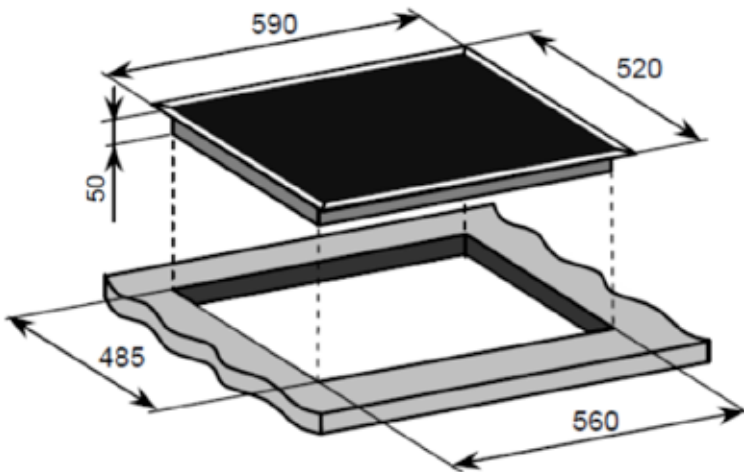

Technical Data Sheet

60cm Ceramic Touch Cooktop

604.8A43.018.002 IE62T

Titus
Tekform

INALT?

DIMENSIONS & TECHNICAL DRAWINGS

FEATURES

- Touch controls
- Frameless glass design with beveled edges
- Radiant heating elements

Details & Ordering Information

BURNER OUTPUTS

2 x 1.8kW radiant zones
2 x 1.2kW radiant zones

SAFETY

Residual heat indicator lights
Child lock function

ACCESSORIES

Sealing strip (already attached to cooktop underside)

CLEANING

Durable European-made Schott Ceran glass
Single piece of glass

PRODUCT DIMENSIONS

Packaged (W D H mm): 642 x 563 x 120mm
Physical (W D H mm): 590 x 520 x 50mm
Weight: 8.8kg

REQUIREMENTS

Rated voltage: 220-240V, 50/60 Hz
Current requirements: 30A
Hard-wired installation