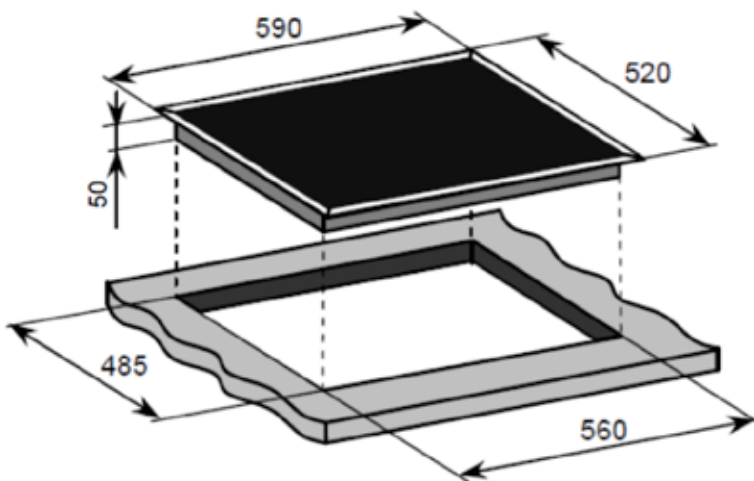

Technical Data Sheet

60cm Ceramic Cooktop

604.8A43.018.001 IE61K

Titus
Tekform

INALT?

DIMENSIONS & TECHNICAL DRAWINGS

FEATURES

- Knob controls
- Frameless glass design
- Radiant heating elements

Details & Ordering Information

BURNER OUTPUTS

2 x 1.8kW radiant zones
2 x 1.2kW radiant zones

SAFETY

Residual heat indicator lights
Side control operation

ACCESSORIES

Sealing strip (already attached to cooktop underside)

CLEANING

Durable European-made Eurokera glass
Removable control knobs

PRODUCT DIMENSIONS

Packaged (W D H mm): 642 x 563 x 120mm
Physical (W D H mm): 590 x 520 x 50mm
Weight: 8.8kg

REQUIREMENTS

Rated voltage: 220-240V, 50/60 Hz
Current requirements: 30A
Hard-wired installation