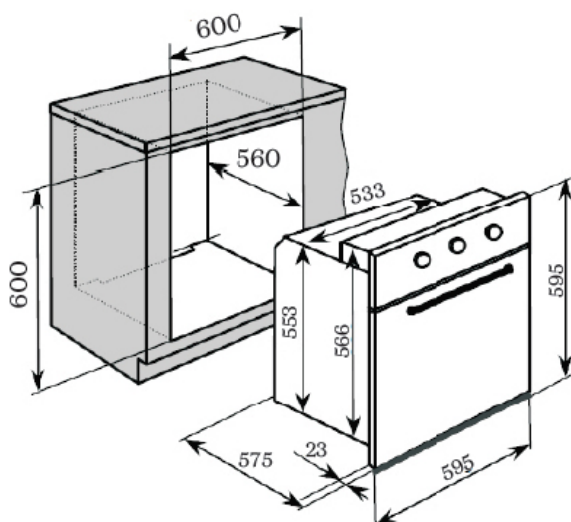

Technical Data Sheet

60cm 9 Function Fan Forced Oven

604.8A41.404.003 IO69

Titus
Tekform

INALTO

DIMENSIONS & TECHNICAL DRAWINGS

FEATURES

- 65L capacity
- Stainless steel & black optical glass finish
- Touch control LED programmable timer
- Cavity cooling system
- Matt black, brushed steel handle

PRODUCT DIMENSIONS

- Packaged (W D H mm): 620 x 620 x 580mm
- Physical (W D H mm): 595 x 575 x 595mm
- Weight: 42kg

REQUIREMENTS

- Current requirements: 21A
- Supplied with 15 amp plug

WARRANTY

- 24 months